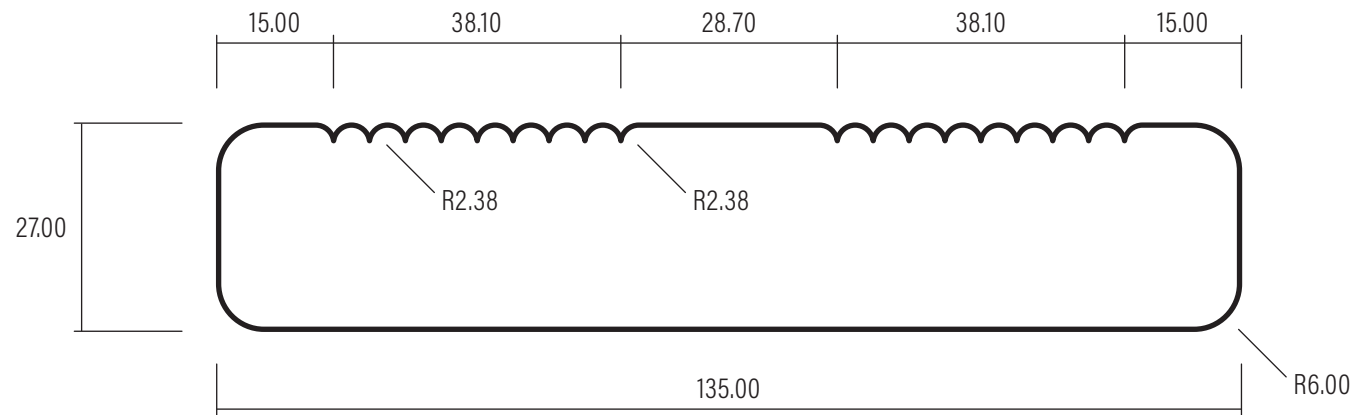

# 135 x 27 TMT Decking

Version V1

Date: 23/05/2024

Ref: HPNZ186

1:1 SCALE

WHEN PRINTED TO A4 AT 100%

0508 111 000

sales@humepine.nz