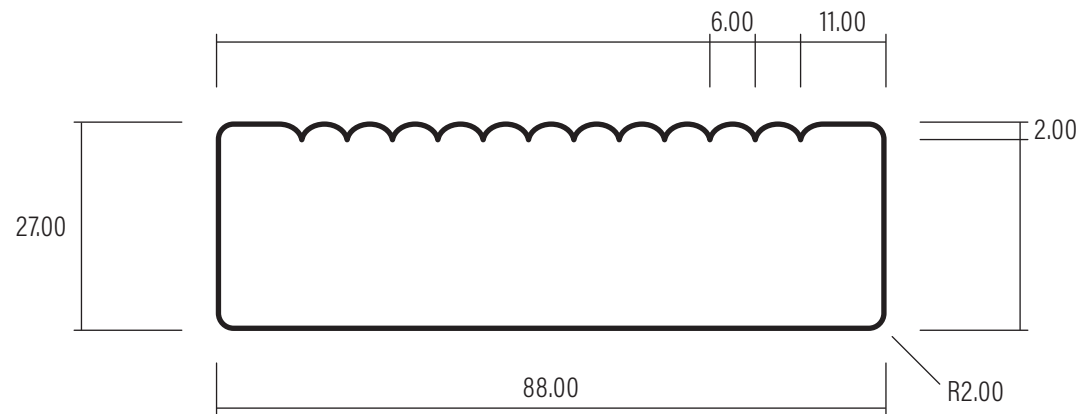

88 x 27 TMT Decking

Version V1

Date: 23/05/2024

Ref: HPNZ185

1:1 SCALE

WHEN PRINTED TO A4 AT 100%

0508 111 000

sales@humepine.nz