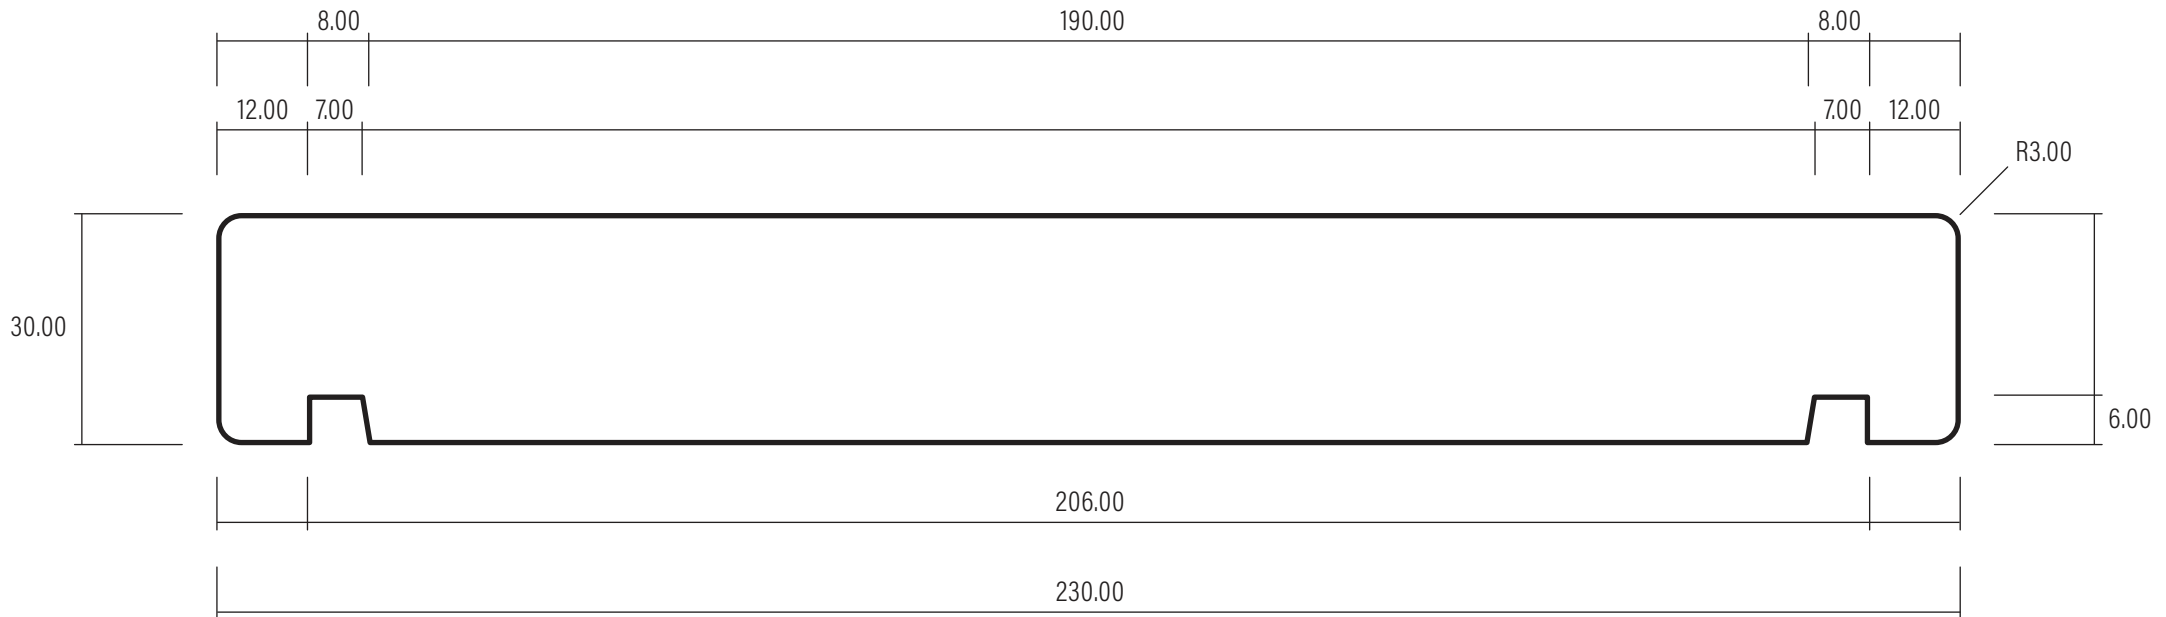

# 230 x 30 Fascia

1:1 SCALE

WHEN PRINTED TO A4 AT 100%

Version V1

Date: 03/03/2023

Ref: DS124

0508 111 000

sales@humepine.nz