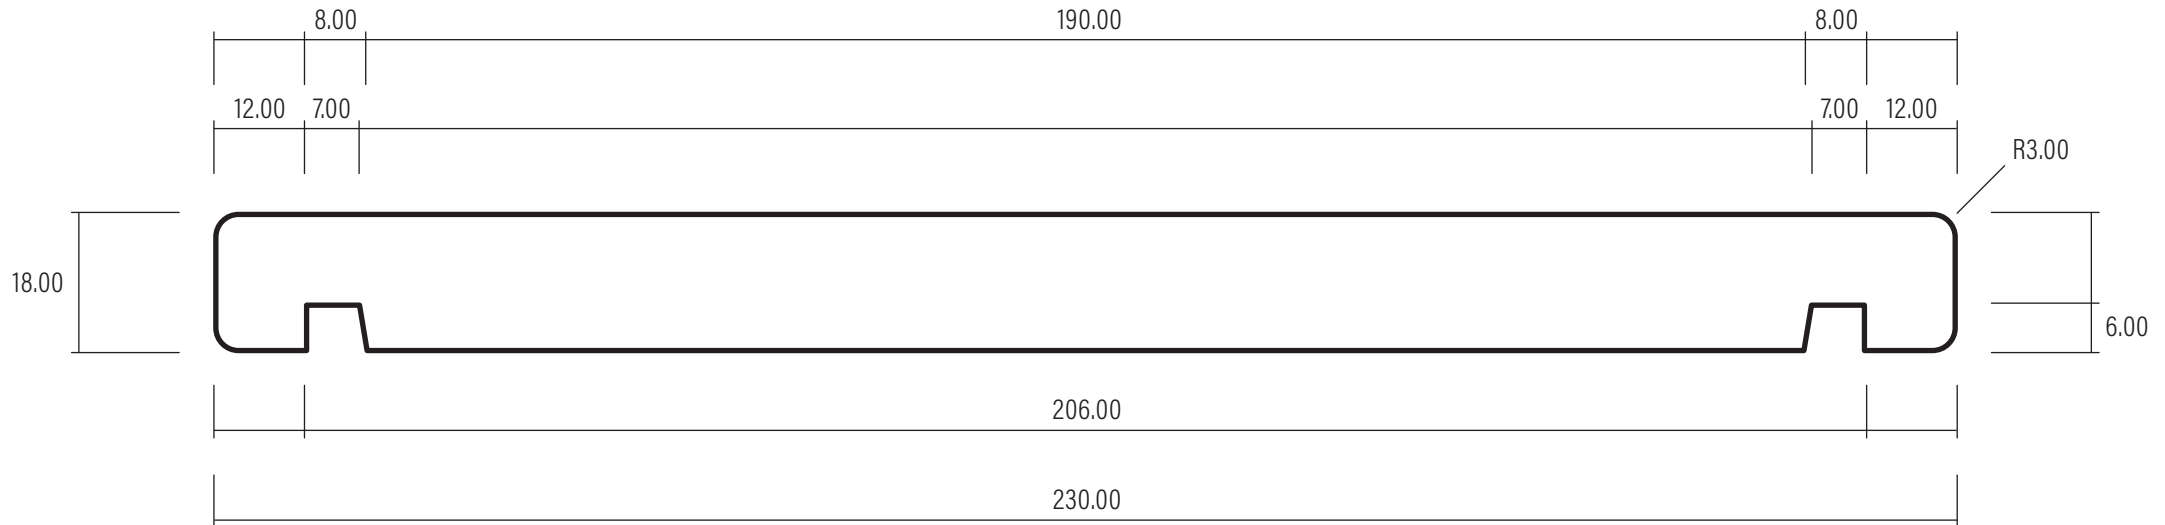

230 x 18 Fascia

1:1 SCALE

WHEN PRINTED TO A4 AT 100%

Version V1

Date: 03/03/2023

Ref: DS121

0508 111 000
sales@humepine.nz
210 Te Ngae Road, PO Box 1611, Rotorua 3040, New Zealand

CodeMark
CMNZ30105