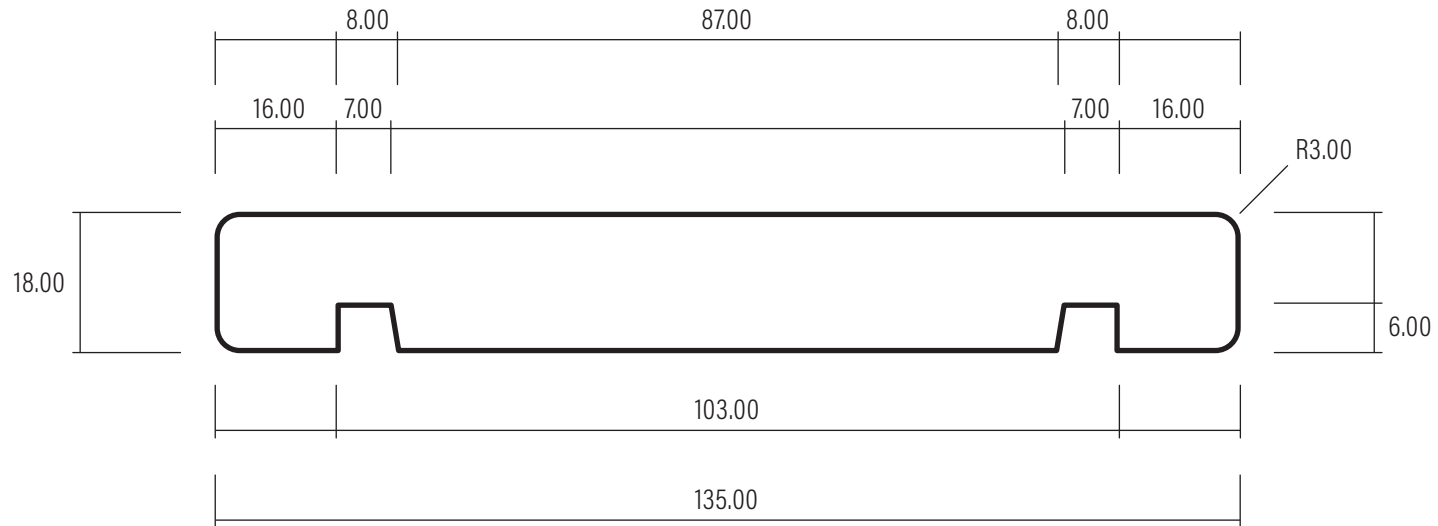

135 x 18 Fascia

Version V1

Date: 03/03/2023

Ref: DS075A

1:1 SCALE

WHEN PRINTED TO A4 AT 100%

0508 111 000

sales@humpine.nz