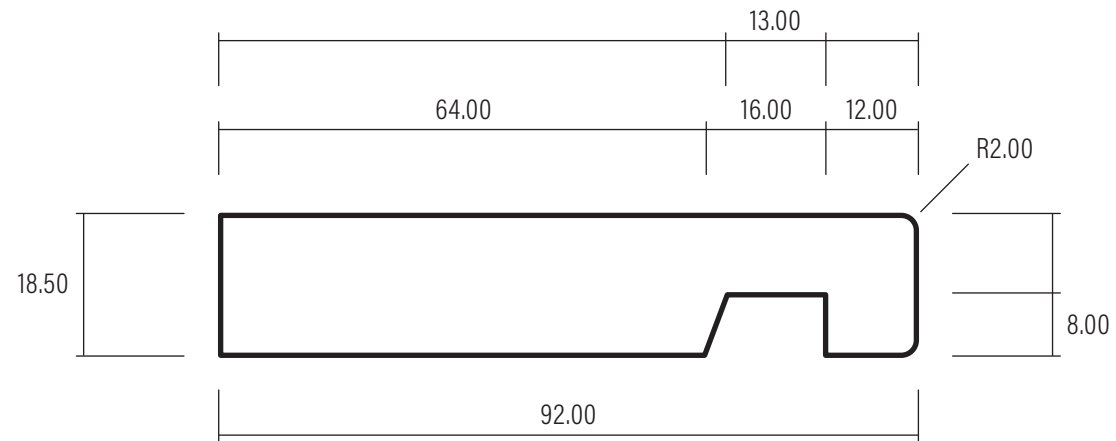

92 x 18.5 Reveal Gib Grooved

Version V1

Date: 03/03/2023

Ref: NA

1:1 SCALE

WHEN PRINTED TO A4 AT 100%

0508 111 000

sales@humepine.nz