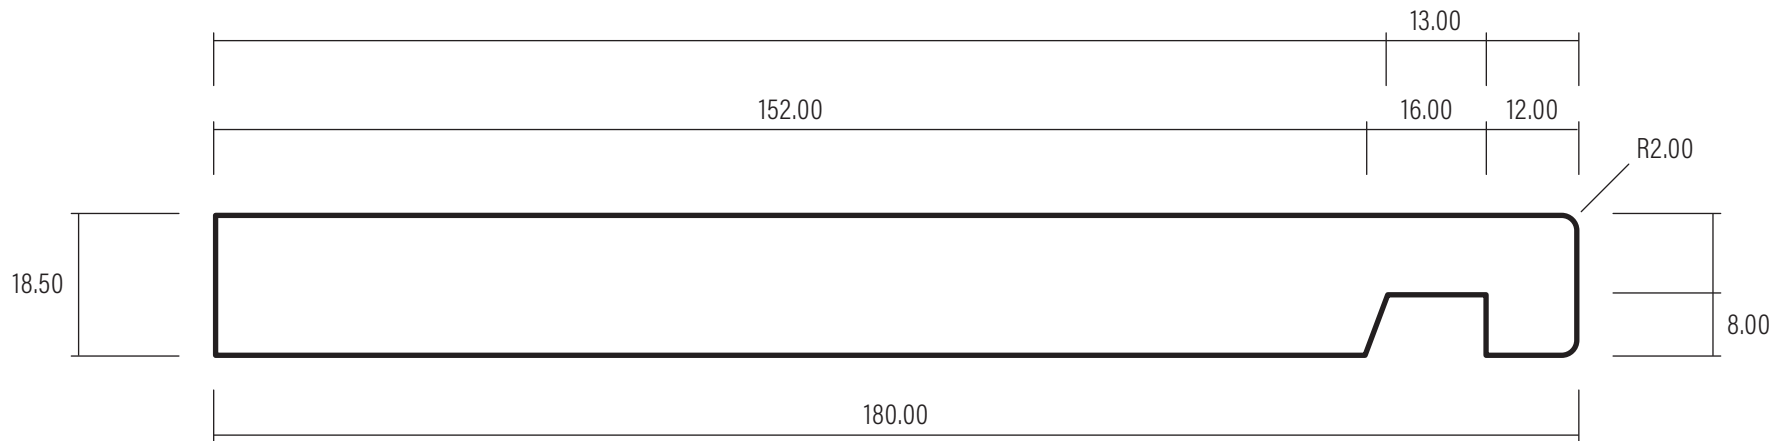

# 180 x 18.5 Reveal Gib Grooved

1:1 SCALE

WHEN PRINTED TO A4 AT 100%

Version V1

Date: 03/03/2023

Ref: NA

0508 111 000

sales@humepine.nz