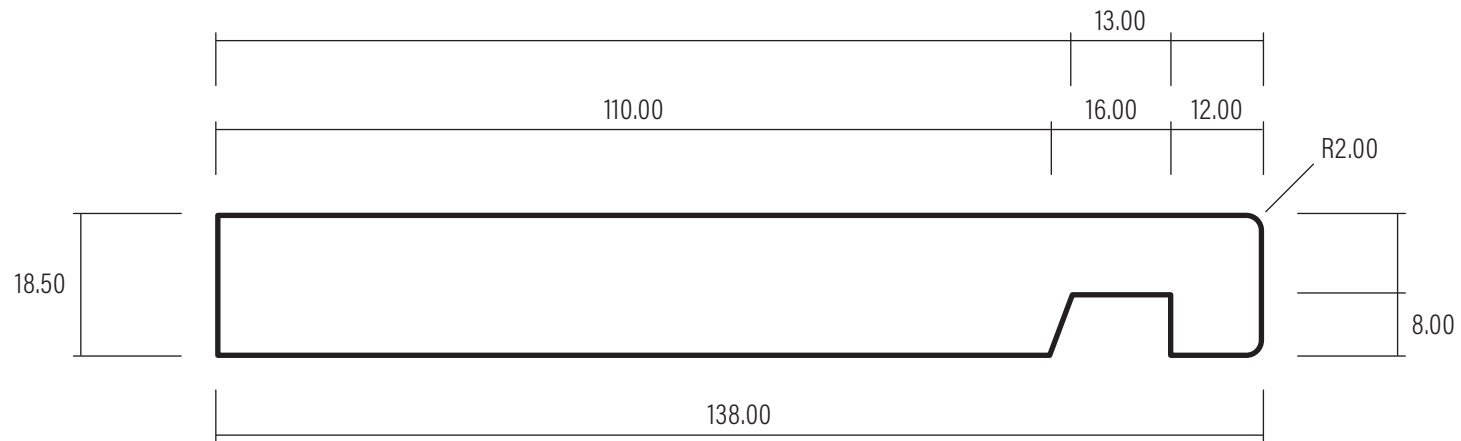

138 x 18.5 Reveal Gib Grooved

1:1 SCALE

WHEN PRINTED TO A4 AT 100%

Version V1

Date: 03/03/2023

Ref: NA

0508 111 000

sales@humepine.nz