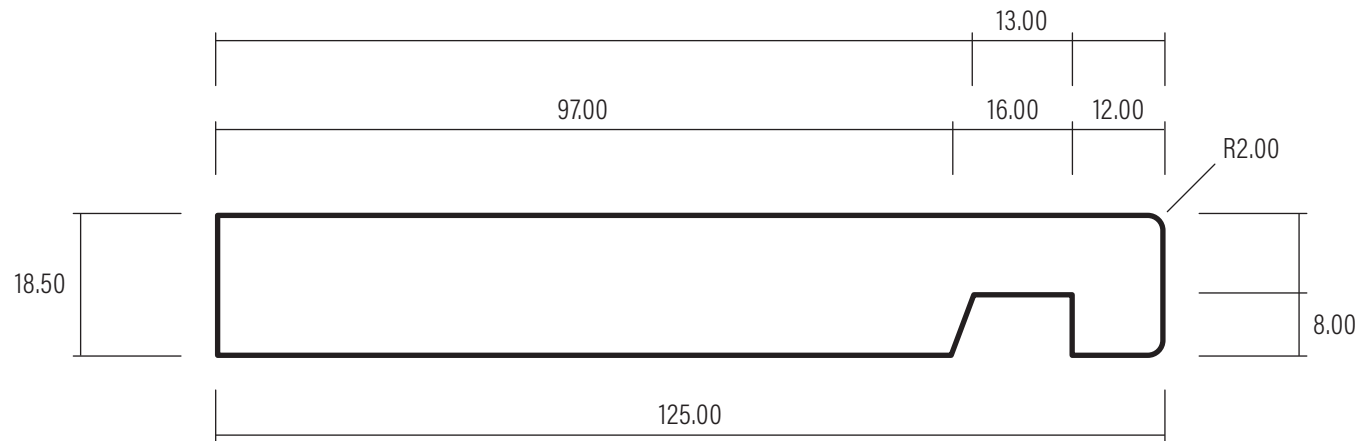

# 125 x 18.5 Reveal Gib Grooved

1:1 SCALE

WHEN PRINTED TO A4 AT 100%

Version V1

Date: 03/03/2023

Ref: NA

0508 111 000

sales@humepine.nz