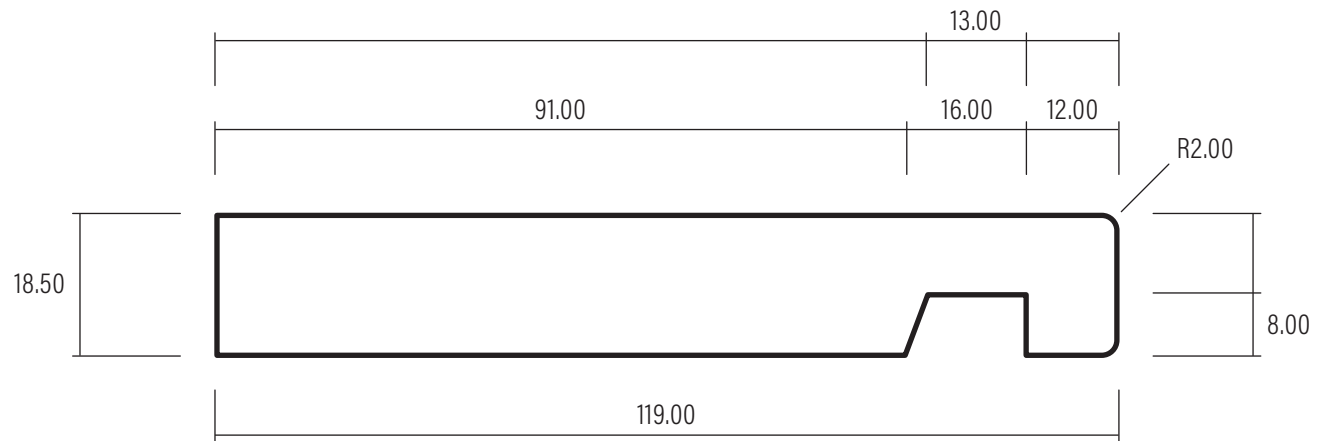

119 x 18.5 Reveal Gib Grooved

Version V1

Date: 03/03/2023

Ref: NA

1:1 SCALE

WHEN PRINTED TO A4 AT 100%

0508 111 000

sales@humepine.nz