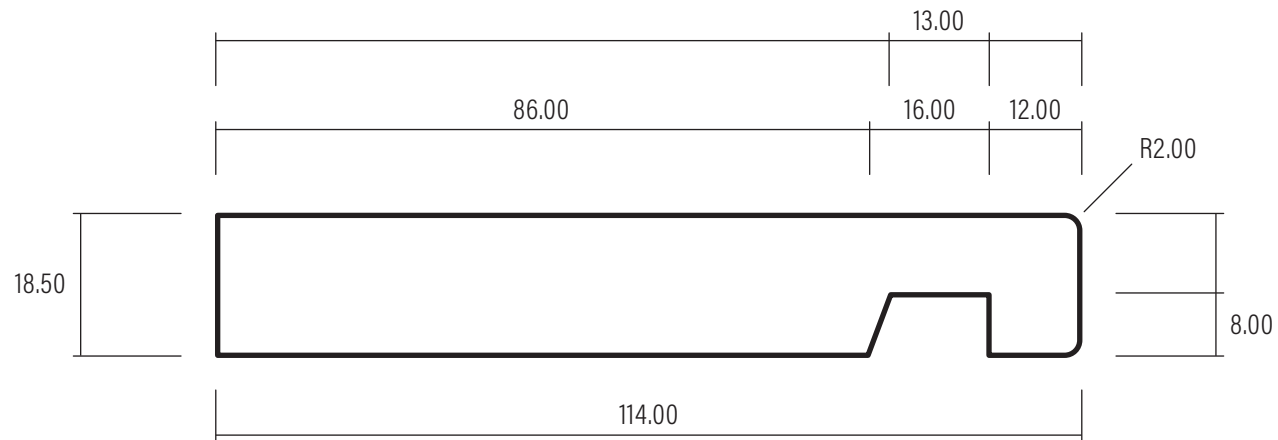

# 114 x 18.5 Reveal Gib Grooved

1:1 SCALE

WHEN PRINTED TO A4 AT 100%

Version V1

Date: 03/03/2023

Ref: NA

0508 111 000

sales@humepine.nz