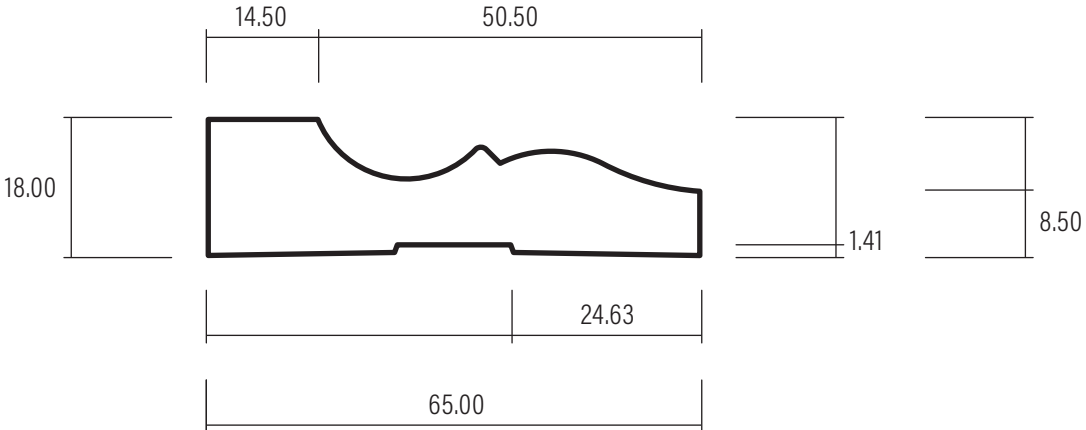

65 x 18 Replica

Version V1
Date: 03/03/2023
Ref: BU013

1:1 SCALE

WHEN PRINTED TO A4 AT 100%

0508 111 000
sales@humepine.nz
210 Te Ngae Road, PO Box 1611, Rotorua 3040, New Zealand