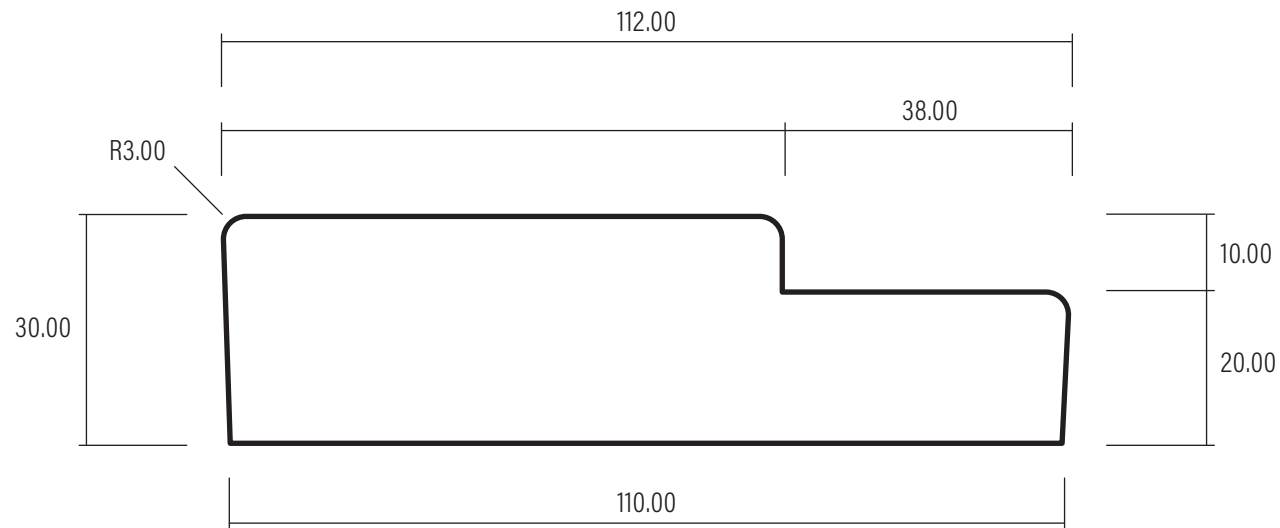

112 x 30mm Rebated Jamb 38mm Rebate

Version V1

Date: 03/03/2023

Ref: RB11230

1:1 SCALE

WHEN PRINTED TO A4 AT 100%

0508 111 000

sales@humepine.nz