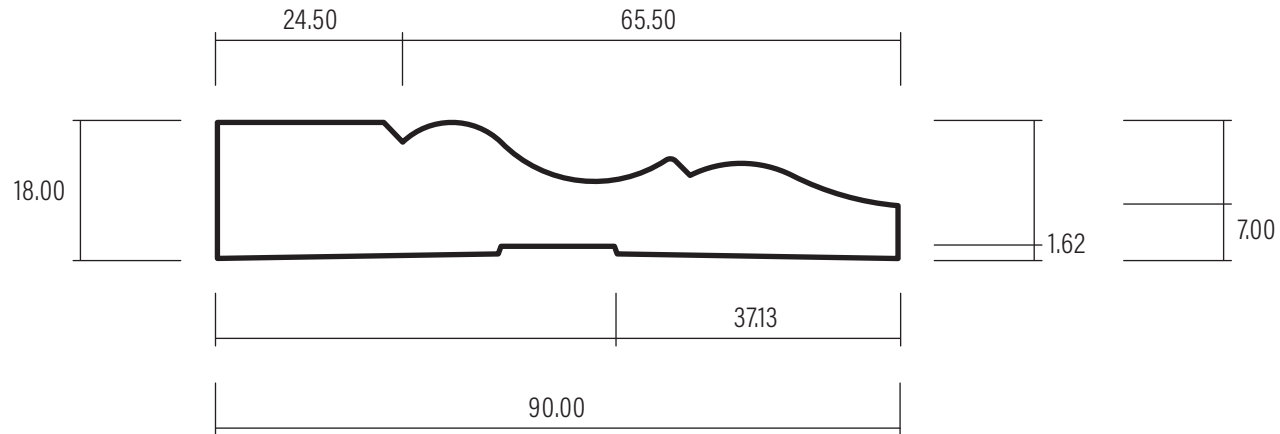

90 x 18 Replica

Version V1

Date: 03/03/2023

Ref: BU013

1:1 SCALE

WHEN PRINTED TO A4 AT 100%

0508 111 000

sales@humepine.nz