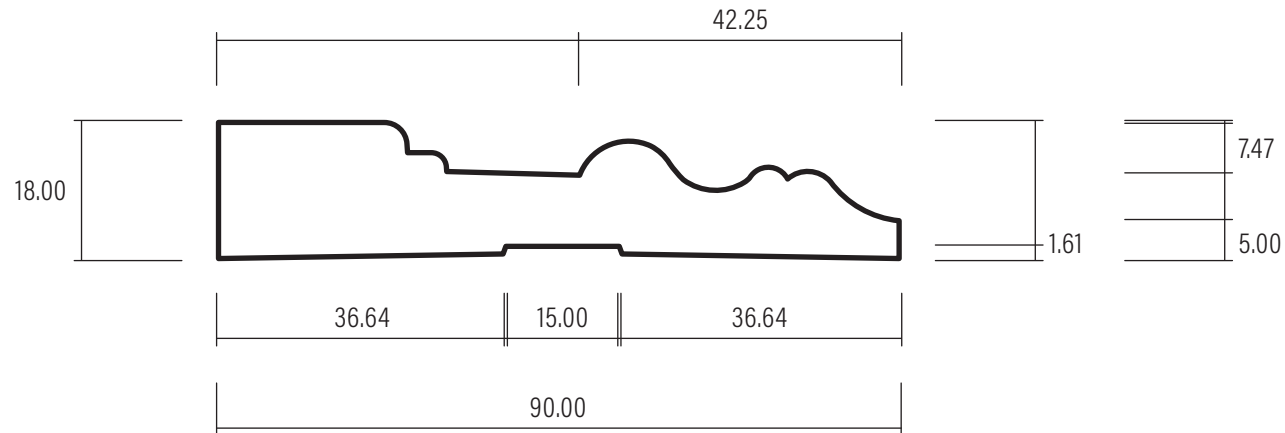

90 x 18 Colonial C1

Version V1

Date: 03/03/2023

Ref: DS043

1:1 SCALE

WHEN PRINTED TO A4 AT 100%

0508 111 000

sales@humepine.nz