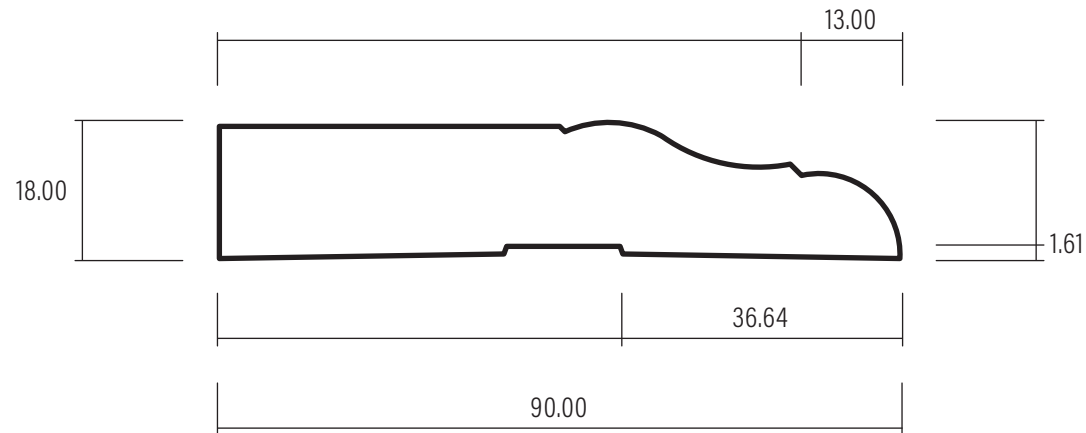

90 x 18 Colonial

Version V1

Date: 03/03/2023

Ref: BU014

1:1 SCALE

WHEN PRINTED TO A4 AT 100%

0508 111 000

sales@humepine.nz