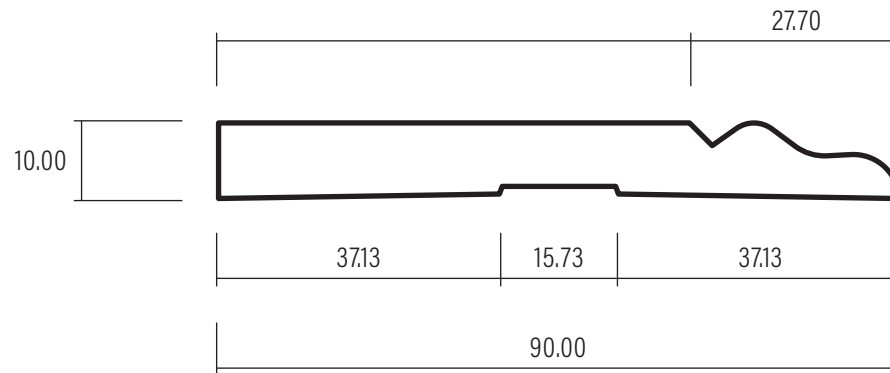

90 x 10 OZ Colonial

Version V1

Date: 03/03/2023

Ref: DS045A

1:1 SCALE

WHEN PRINTED TO A4 AT 100%

0508 111 000

sales@humepine.nz