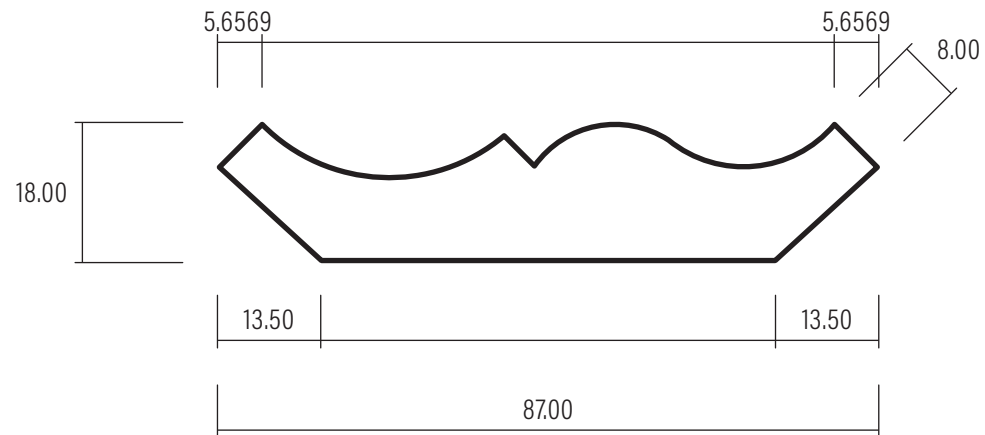

87 x 18 Colonial Scotia

Version V1

Date: 03/03/2023

Ref: DS044

1:1 SCALE

WHEN PRINTED TO A4 AT 100%

0508 111 000

sales@humepine.nz