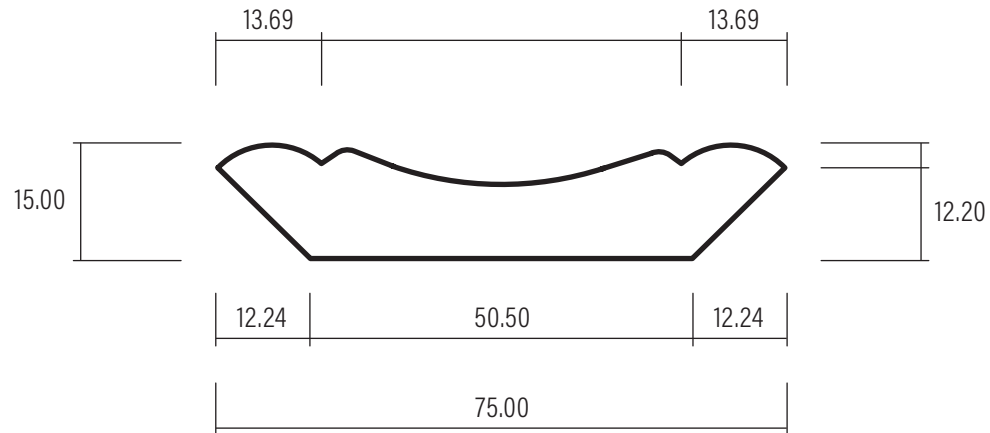

75 x 15 Scotia

Version V1

Date: 03/03/2023

Ref: DS142

1:1 SCALE

WHEN PRINTED TO A4 AT 100%

0508 111 000

sales@humepine.nz