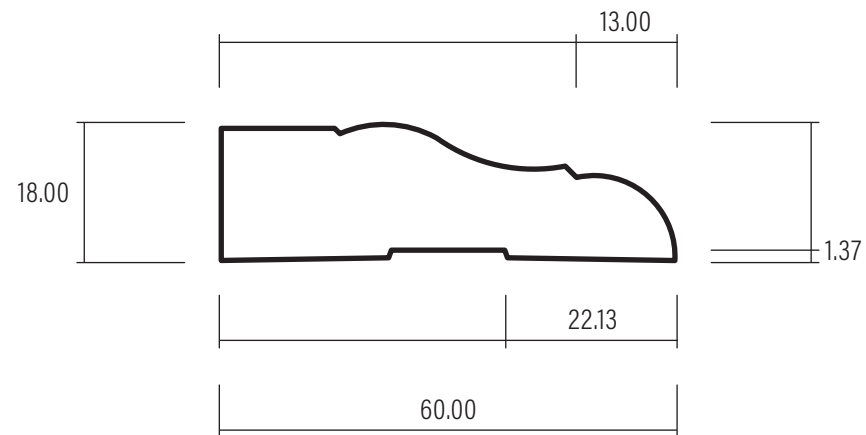

60 x 18 Colonial

Version V1

Date: 03/03/2023

Ref: BU015

1:1 SCALE

WHEN PRINTED TO A4 AT 100%

0508 111 000

sales@humepine.nz