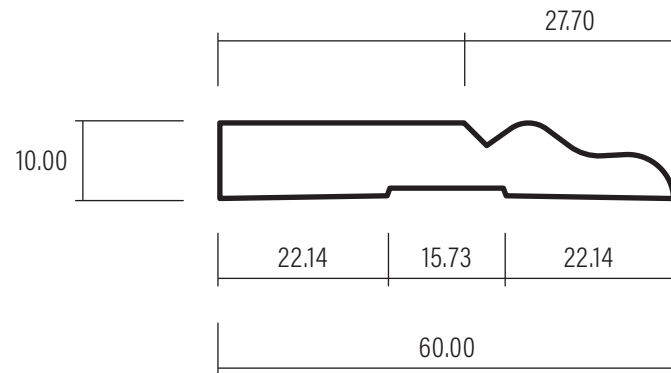

# 60 x 10 OZ Colonial

Version V1

Date: 03/03/2023

Ref: DS045

1:1 SCALE

WHEN PRINTED TO A4 AT 100%

0508 111 000

[sales@humepine.nz](mailto:sales@humepine.nz)