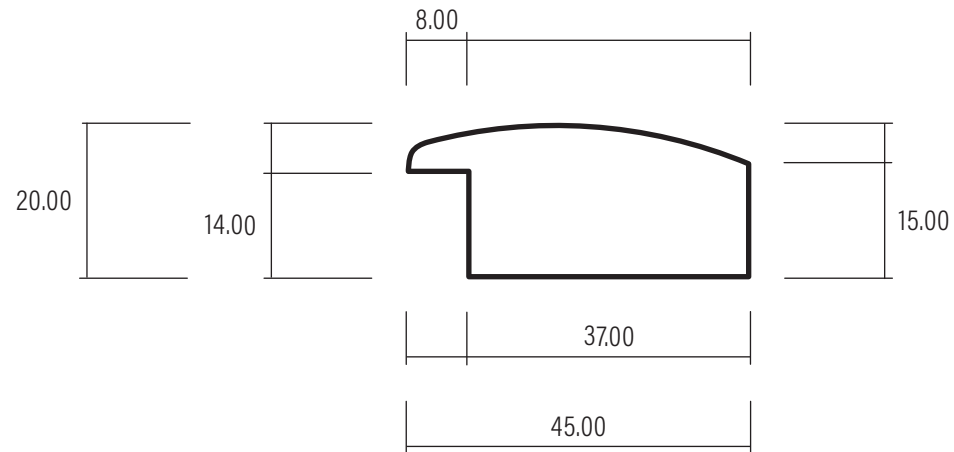

45 x 20 Picture Mould

Version V1

Date: 03/03/2023

Ref: BU020

1:1 SCALE

WHEN PRINTED TO A4 AT 100%

0508 111 000

sales@humepine.nz