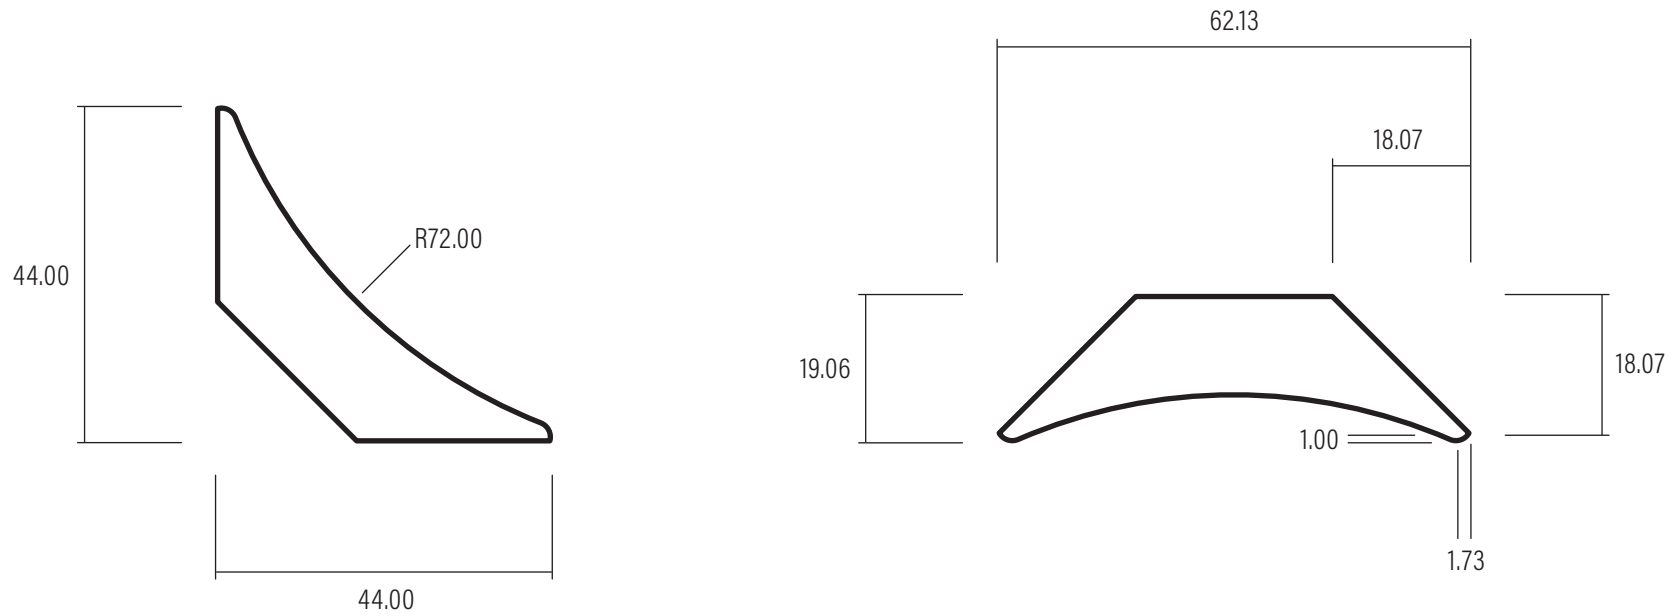

44 x 44 Coving

Version V1

Date: 03/03/2023

Ref: DS016

1:1 SCALE

WHEN PRINTED TO A4 AT 100%

0508 111 000

sales@humepine.nz