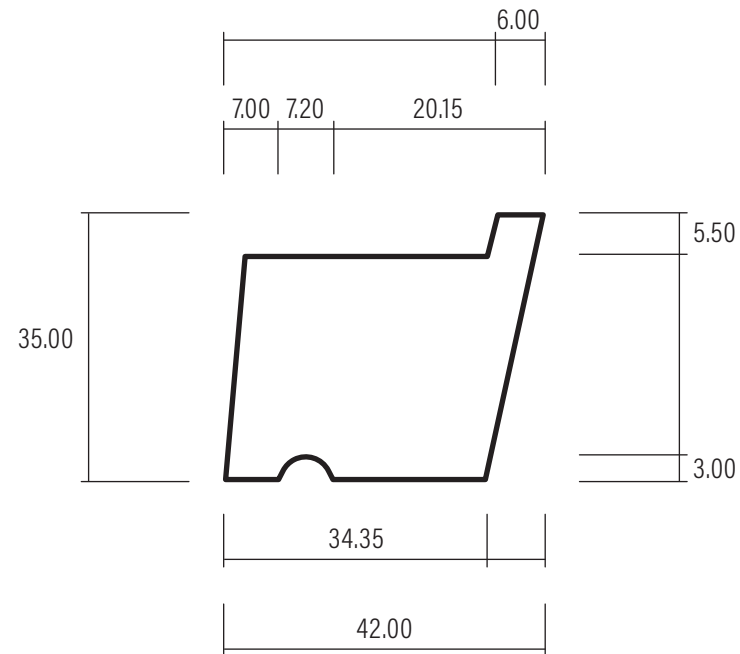

42 x 35 Sill

Version V1

Date: 03/03/2023

Ref: DS143

1:1 SCALE

WHEN PRINTED TO A4 AT 100%

0508 111 000

sales@humepine.nz