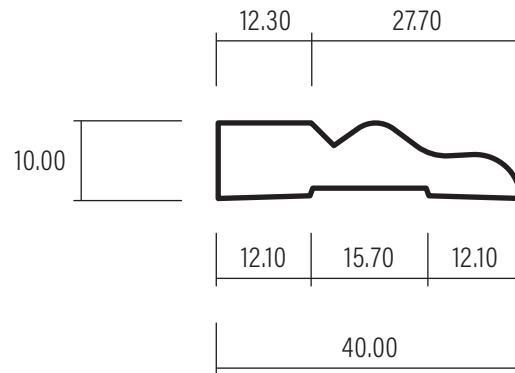

40 x 10 OZ Colonial

Version V1

Date: 03/03/2023

Ref: DS045B

1:1 SCALE

WHEN PRINTED TO A4 AT 100%

0508 111 000

sales@humepine.nz