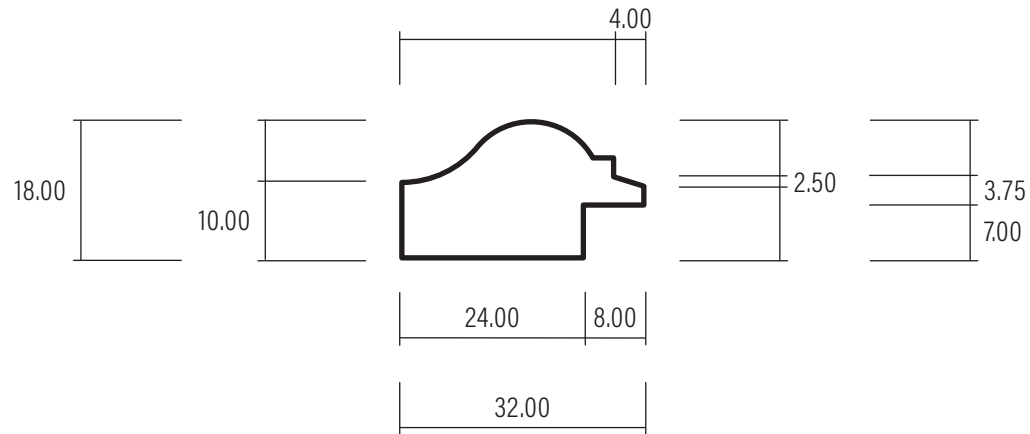

32 x 18 Picture Mould

Version V1

Date: 03/03/2023

Ref: BU011

1:1 SCALE

WHEN PRINTED TO A4 AT 100%

0508 111 000

sales@humepine.nz