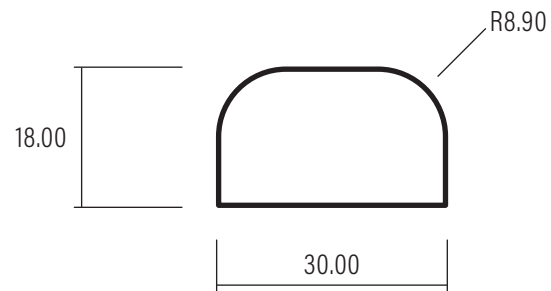

# 30 x 18 Round Edging

Version V1

Date: 03/03/2023

Ref: BU007

1:1 SCALE

WHEN PRINTED TO A4 AT 100%

0508 111 000

[sales@humepine.nz](mailto:sales@humepine.nz)