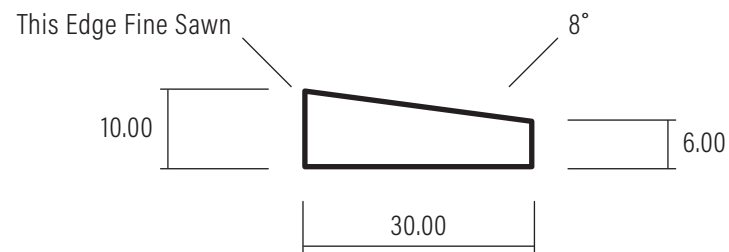

30 x 10 x 6 Glazing Bead

Version V1

Date: 03/03/2023

Ref: DS039

1:1 SCALE

WHEN PRINTED TO A4 AT 100%

0508 111 000

sales@humepine.nz