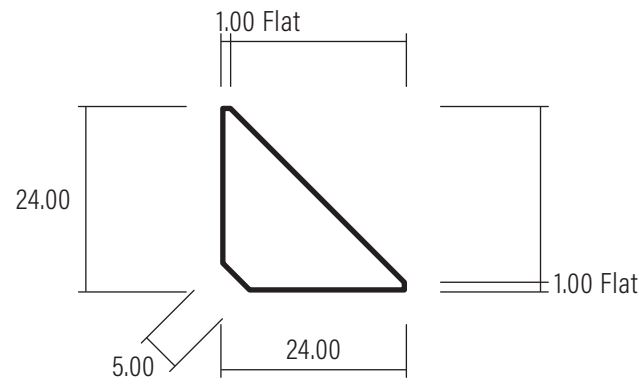

24 x 24 Angle Fillet

Version V1

Date: 03/03/2023

Ref: DS037A

1:1 SCALE

WHEN PRINTED TO A4 AT 100%

0508 111 000

sales@humepine.nz