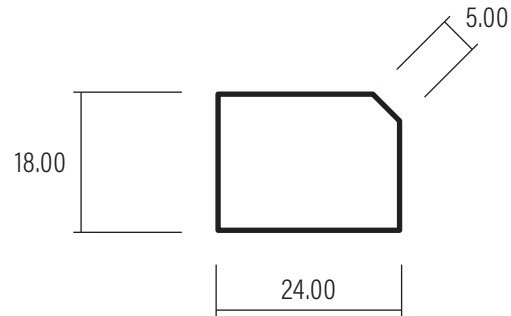

24 x 18 Beazly Mould

Version V1

Date: 03/03/2023

Ref: DS111

1:1 SCALE

WHEN PRINTED TO A4 AT 100%

0508 111 000

sales@humepine.nz