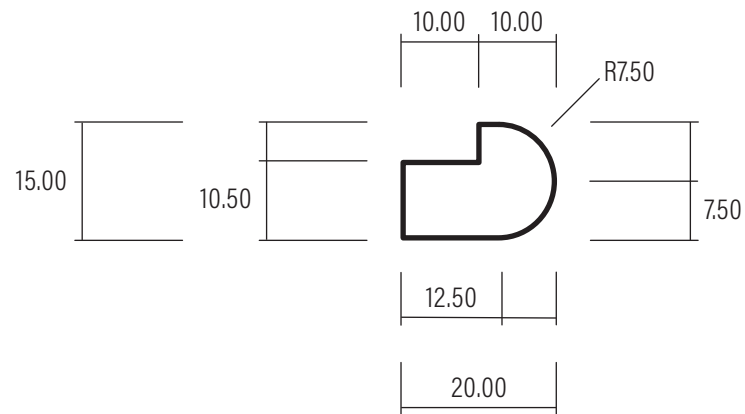

20 x 10 Picture Mould

Version V1

Date: 03/03/2023

Ref: BU003

1:1 SCALE

WHEN PRINTED TO A4 AT 100%

0508 111 000

sales@humepine.nz