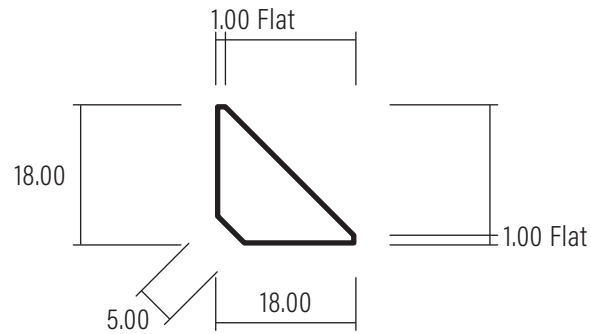

18 x 18 Angle Fillet

Version V1

Date: 03/03/2023

Ref: DS037

1:1 SCALE

WHEN PRINTED TO A4 AT 100%

0508 111 000

sales@humepine.nz