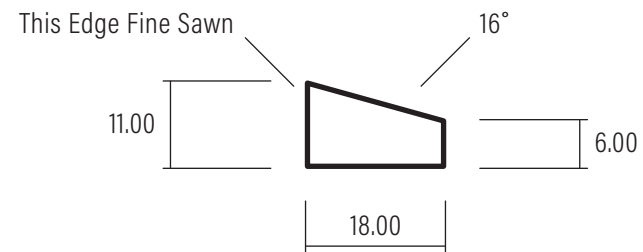

18 x 11 x 6 Glazing Bead

Version V1

Date: 03/03/2023

Ref: DS038

1:1 SCALE

WHEN PRINTED TO A4 AT 100%

0508 111 000

sales@humepine.nz