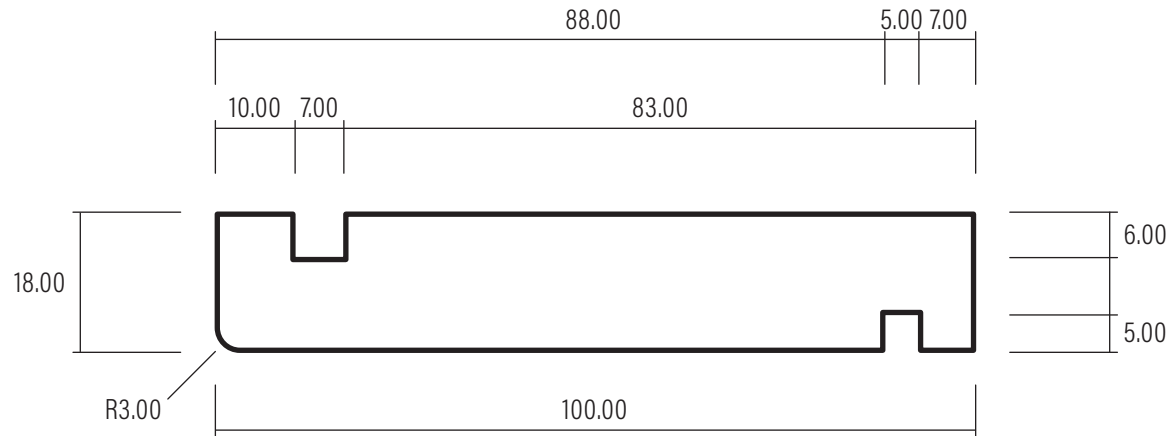

100 x 18 Internal Box Corner

Version V1

Date: 03/03/2023

Ref: DS115

1:1 SCALE

WHEN PRINTED TO A4 AT 100%

0508 111 000

sales@humepine.nz