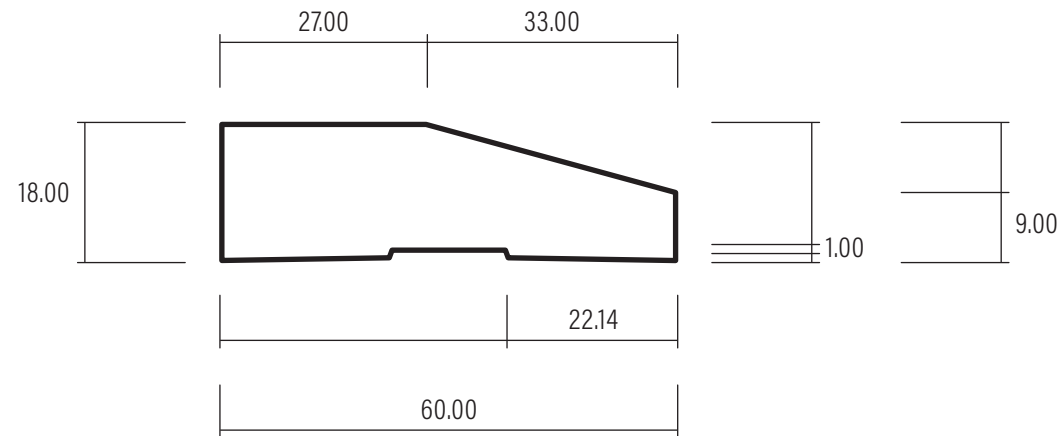

60 x 18 Splay

Version V1

Date: 03/03/2023

Ref: DS127

1:1 SCALE

WHEN PRINTED TO A4 AT 100%

0508 111 000

sales@humepine.nz