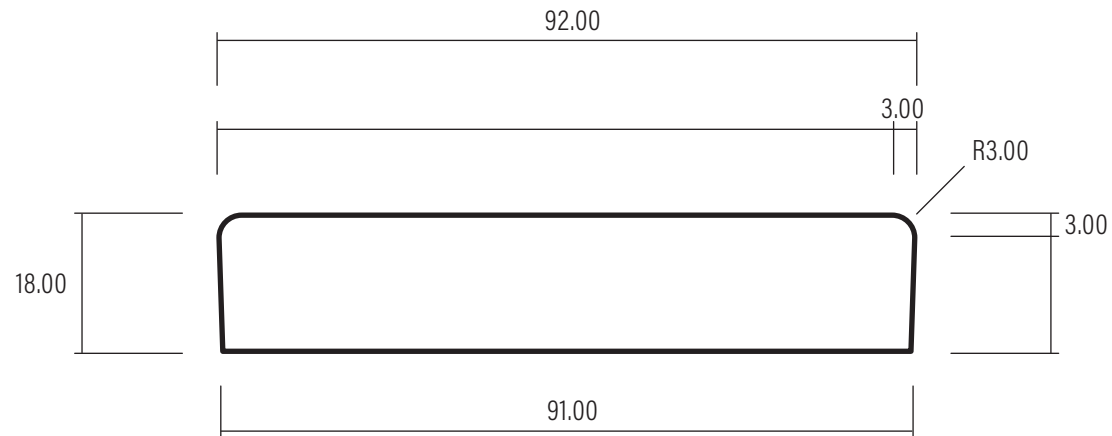

92 x 18 Undershot Door Jamb

Version V1

Date: 03/03/2023

Ref: DS061

1:1 SCALE

WHEN PRINTED TO A4 AT 100%

0508 111 000

sales@humepine.nz