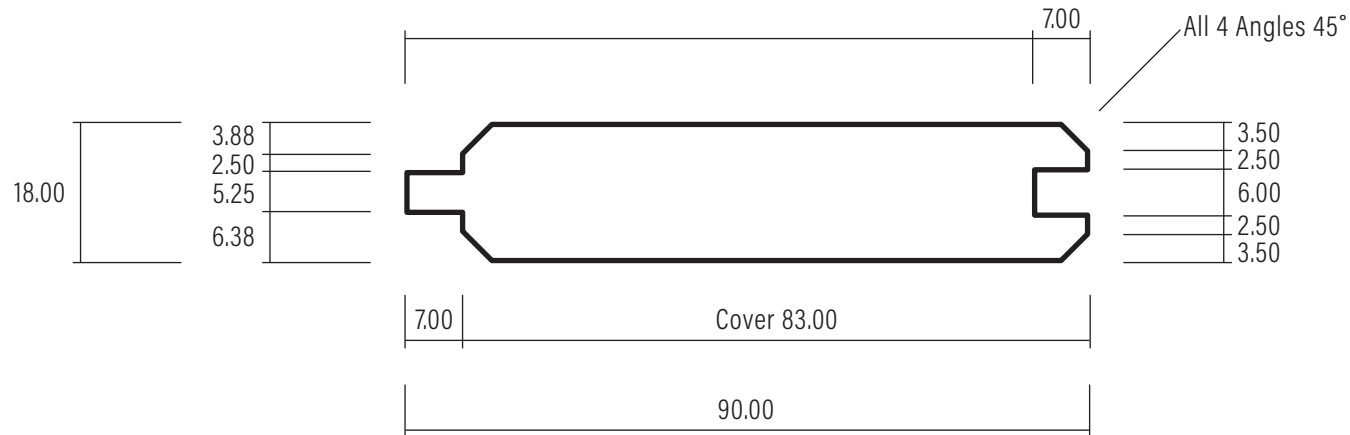

90 x 18 TGVV Panelling

Version V1

Date: 03/03/2023

Ref: DS070

1:1 SCALE

WHEN PRINTED TO A4 AT 100%

0508 111 000

sales@humepine.nz