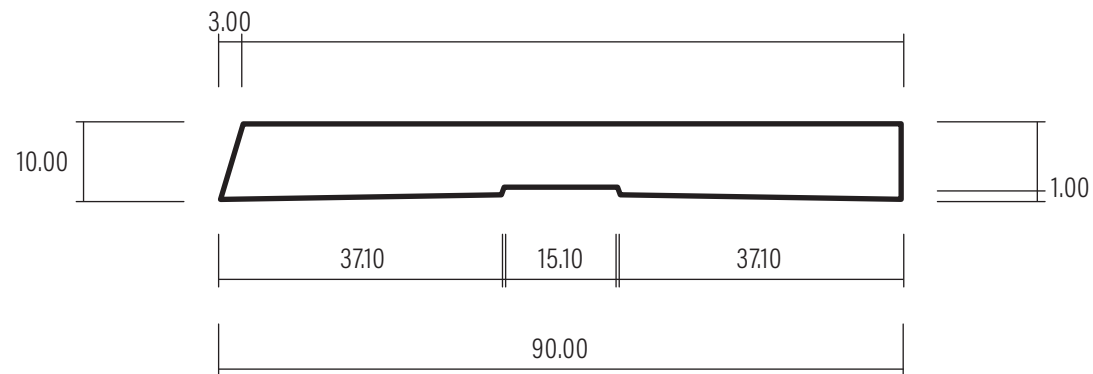

90 x 10 Single Bevel

Version V1

Date: 03/03/2023

Ref: DS032

1:1 SCALE

WHEN PRINTED TO A4 AT 100%

0508 111 000

sales@humepine.nz