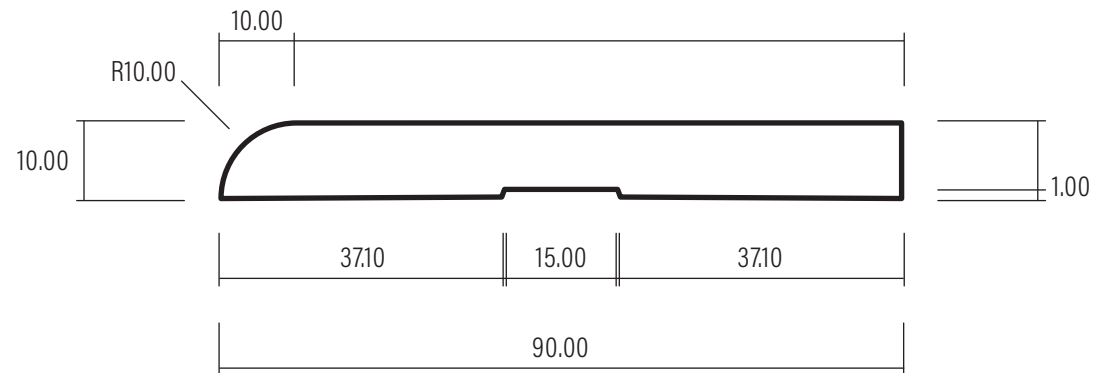

90 x 10 Bullnose

Version V1

Date: 03/03/2023

Ref: DS033

1:1 SCALE

WHEN PRINTED TO A4 AT 100%

0508 111 000

sales@humepine.nz