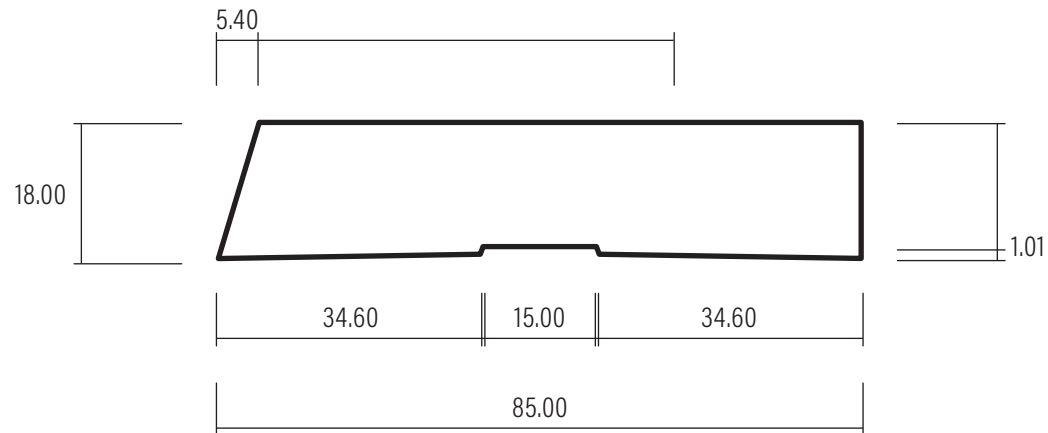

85 x 18 Single Bevel

Version V1

Date: 03/03/2023

Ref: DS032A

1:1 SCALE

WHEN PRINTED TO A4 AT 100%

0508 111 000

sales@humpine.nz