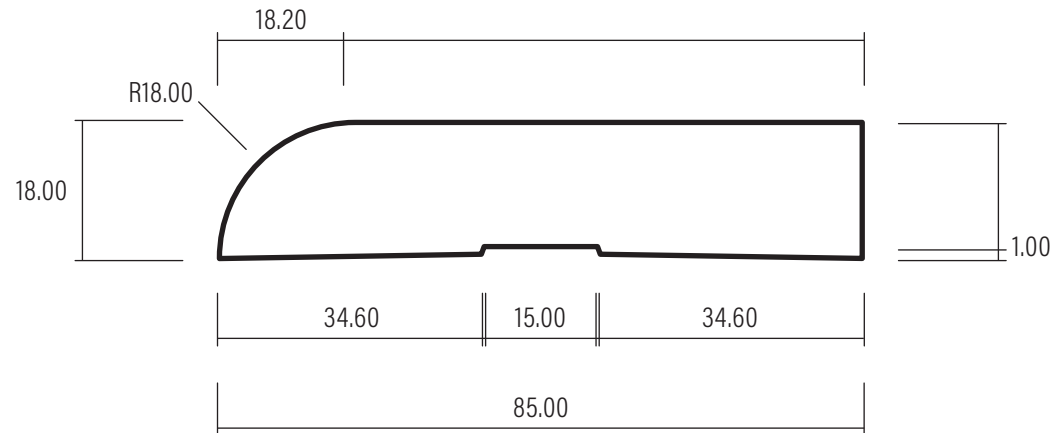

85 x 18 Bullnose

Version V1

Date: 03/03/2023

Ref: DS033A

1:1 SCALE

WHEN PRINTED TO A4 AT 100%

0508 111 000

sales@humepine.nz