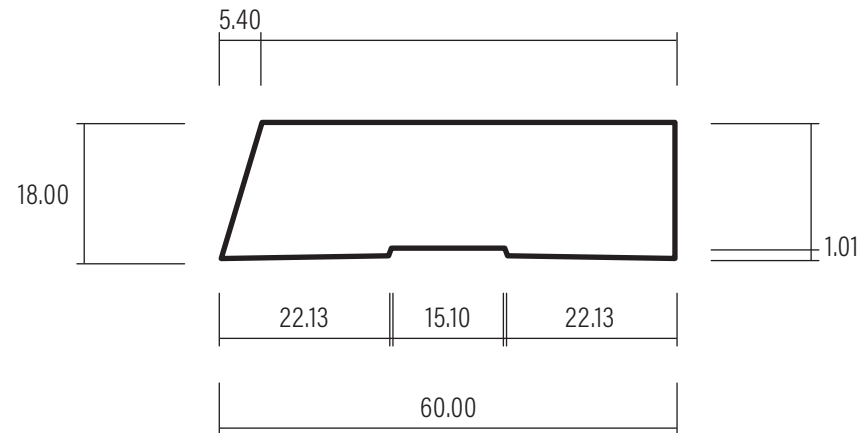

60 x 18 Single Bevel

Version V1

Date: 03/03/2023

Ref: DS020A

1:1 SCALE

WHEN PRINTED TO A4 AT 100%

0508 111 000

sales@humepine.nz