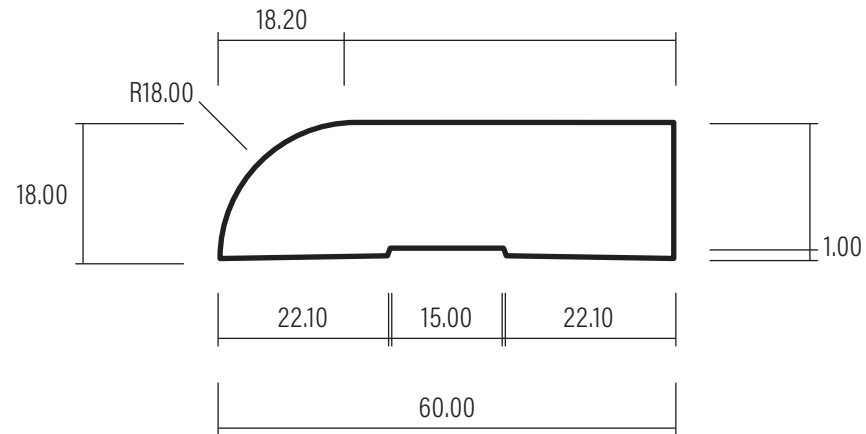

60 x 18 Bullnose

Version V1

Date: 03/03/2023

Ref: DS022A

1:1 SCALE

WHEN PRINTED TO A4 AT 100%

0508 111 000

sales@humepine.nz