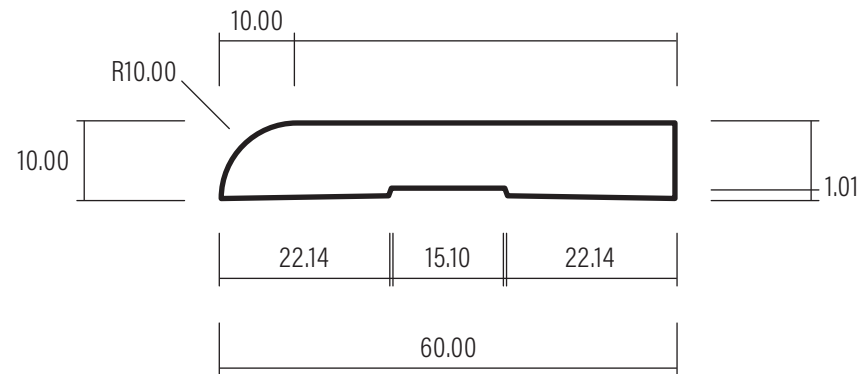

# 60 x 10 Bullnose

Version V1

Date: 03/03/2023

Ref: DS022

1:1 SCALE

WHEN PRINTED TO A4 AT 100%

0508 111 000

[sales@humepine.nz](mailto:sales@humepine.nz)