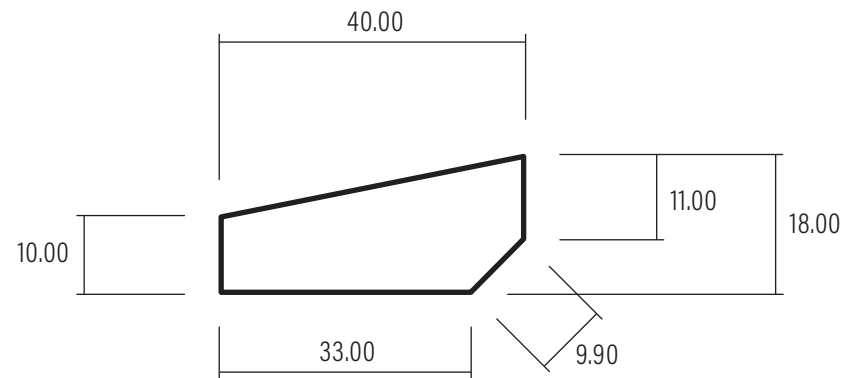

# 40 x 18 Bevel Cornice

Version V1

Date: 03/03/2023

Ref: DS008

1:1 SCALE

WHEN PRINTED TO A4 AT 100%

0508 111 000

[sales@humepine.nz](mailto:sales@humepine.nz)