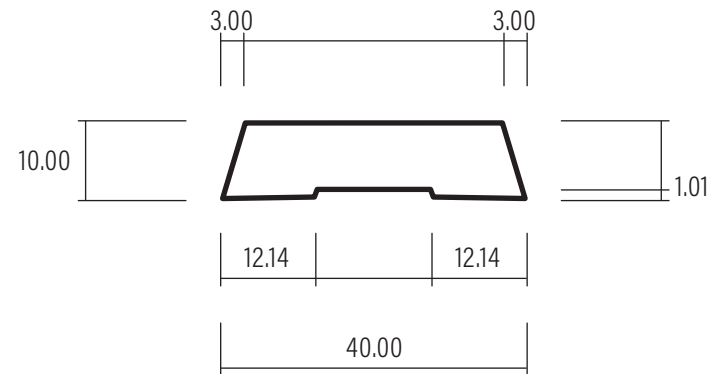

40 x 10 Double Bevel

Version V1

Date: 03/03/2023

Ref: DS018

1:1 SCALE

WHEN PRINTED TO A4 AT 100%

0508 111 000

sales@humepine.nz