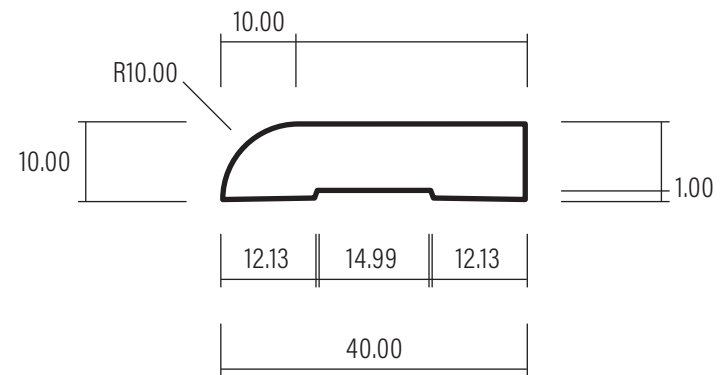

40 x 10 Bullnose

Version V1

Date: 03/03/2023

Ref: DS021

1:1 SCALE

WHEN PRINTED TO A4 AT 100%

0508 111 000

sales@humepine.nz