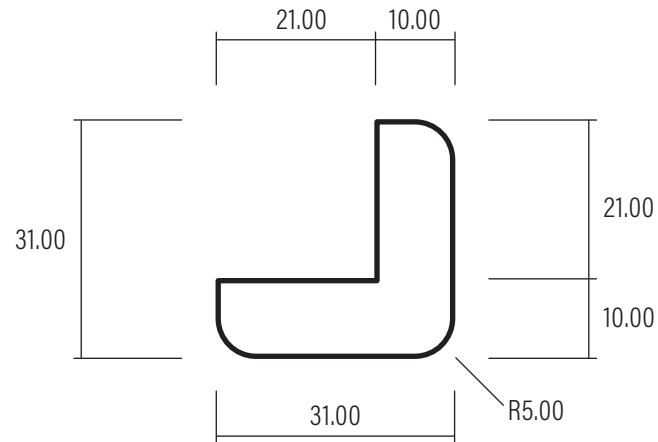

# 21mm Exterior Angle

Version V1

Date: 03/03/2023

Ref: DS009A

1:1 SCALE

WHEN PRINTED TO A4 AT 100%

0508 111 000

sales@humepine.nz