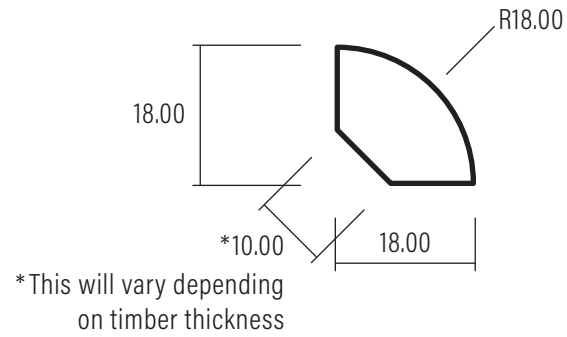

18mm Quad

Version V1

Date: 03/03/2023

Ref: DS002

1:1 SCALE

WHEN PRINTED TO A4 AT 100%

0508 111 000

sales@humepine.nz