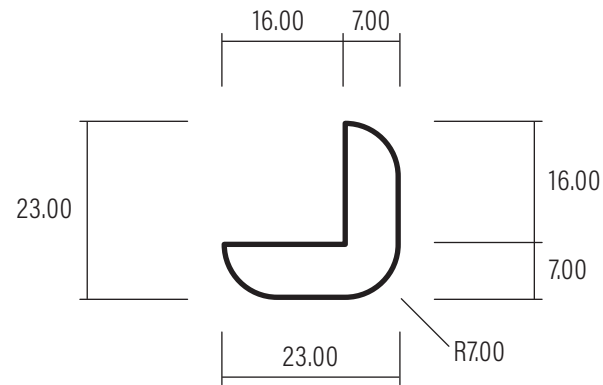

16mm Exterior Angle

Version V1

Date: 03/03/2023

Ref: DS009

1:1 SCALE

WHEN PRINTED TO A4 AT 100%

0508 111 000

sales@humepine.nz